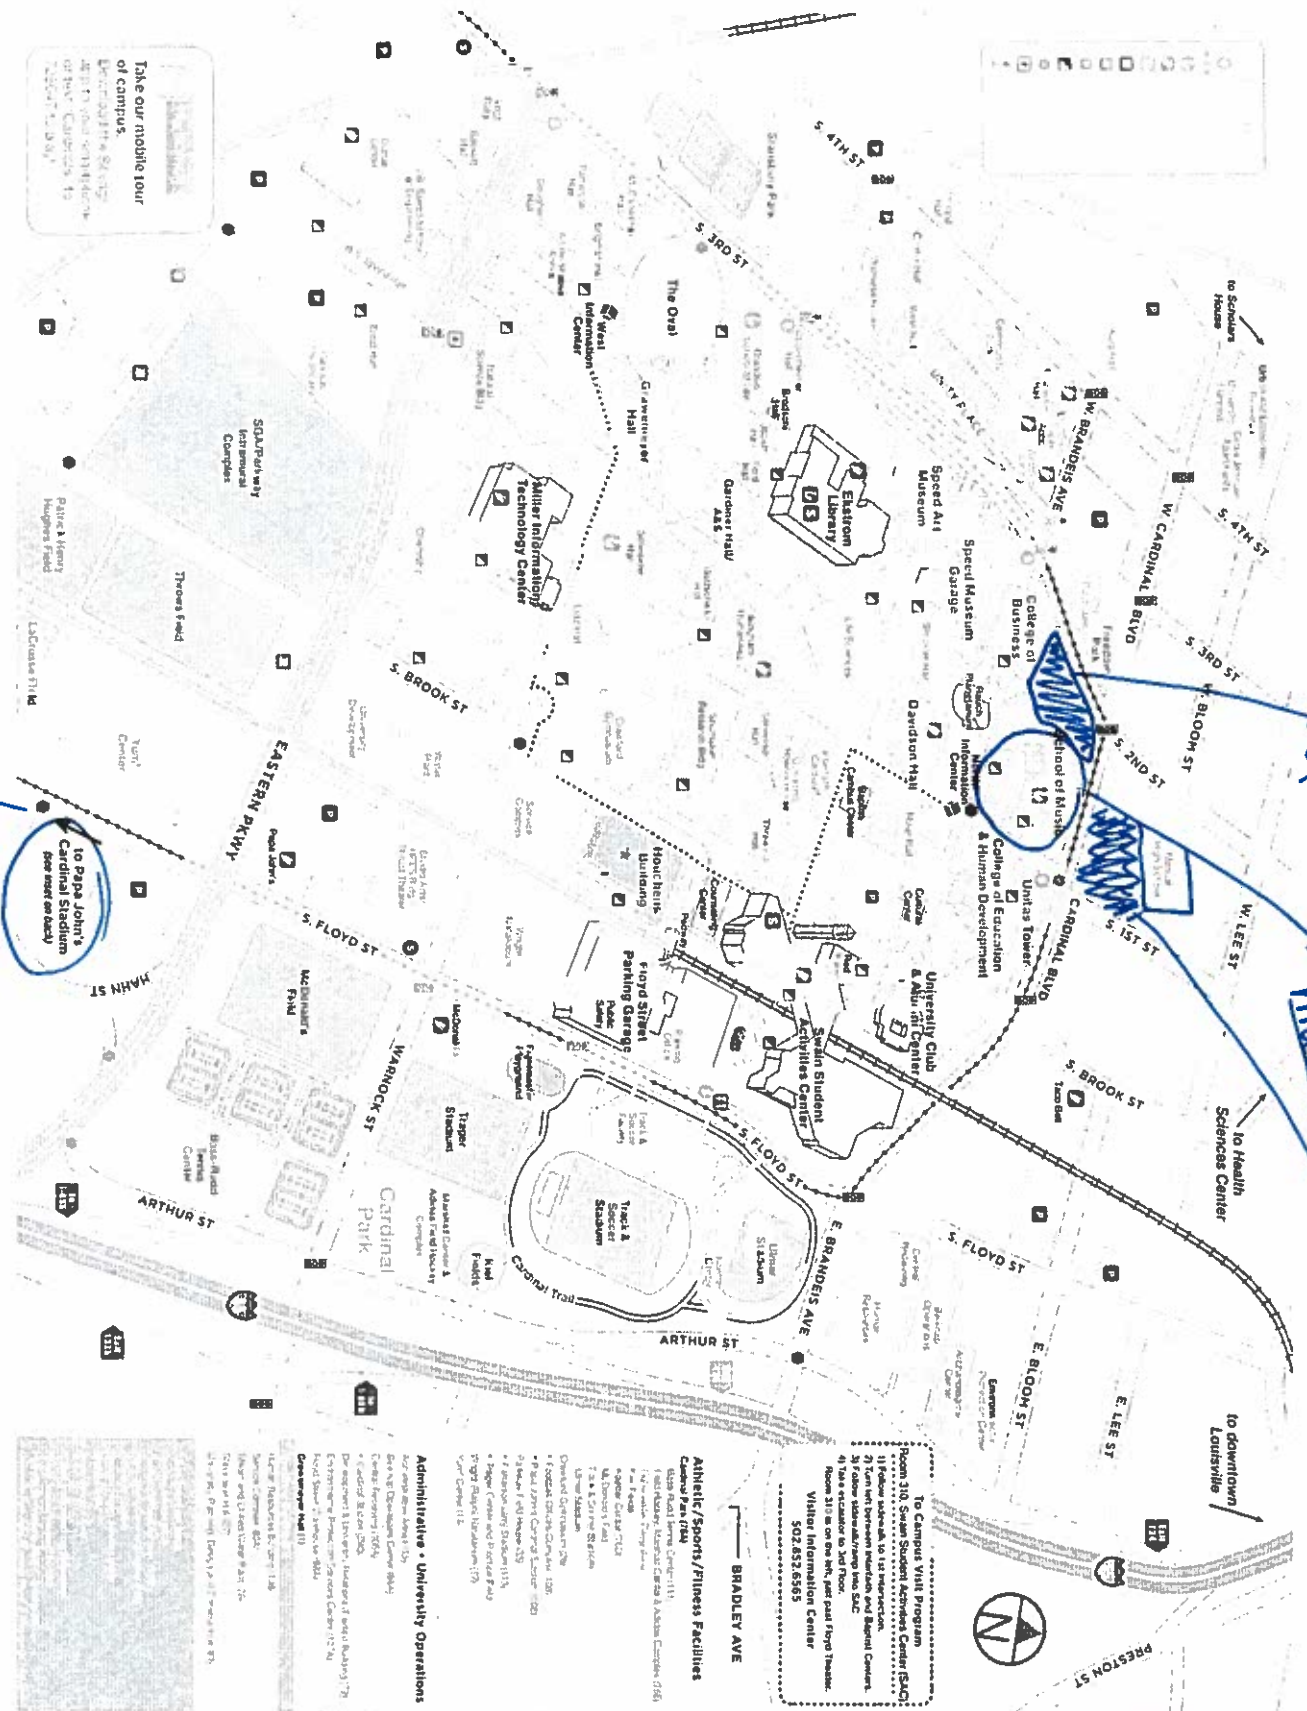

Papa John's stadium for bus parking

Parking Lot open at 5pm
School of Music
YHS/manual HS more parking available

Take our mobile tour of campus. Download the app on your smartphone or tablet. Campus tour app available on the App Store and Google Play.

To Campus Visit Program
Room 310, Swan Student Activities Center (SAC)
11 folders available for self-navigation.
71 items left between buildings and Student Center.
3 folders available in SAC.
49 folders available in 3rd floor.
Room 310 is on the 3rd floor of the Student Center.
Visitor Information Center
502.632.6595